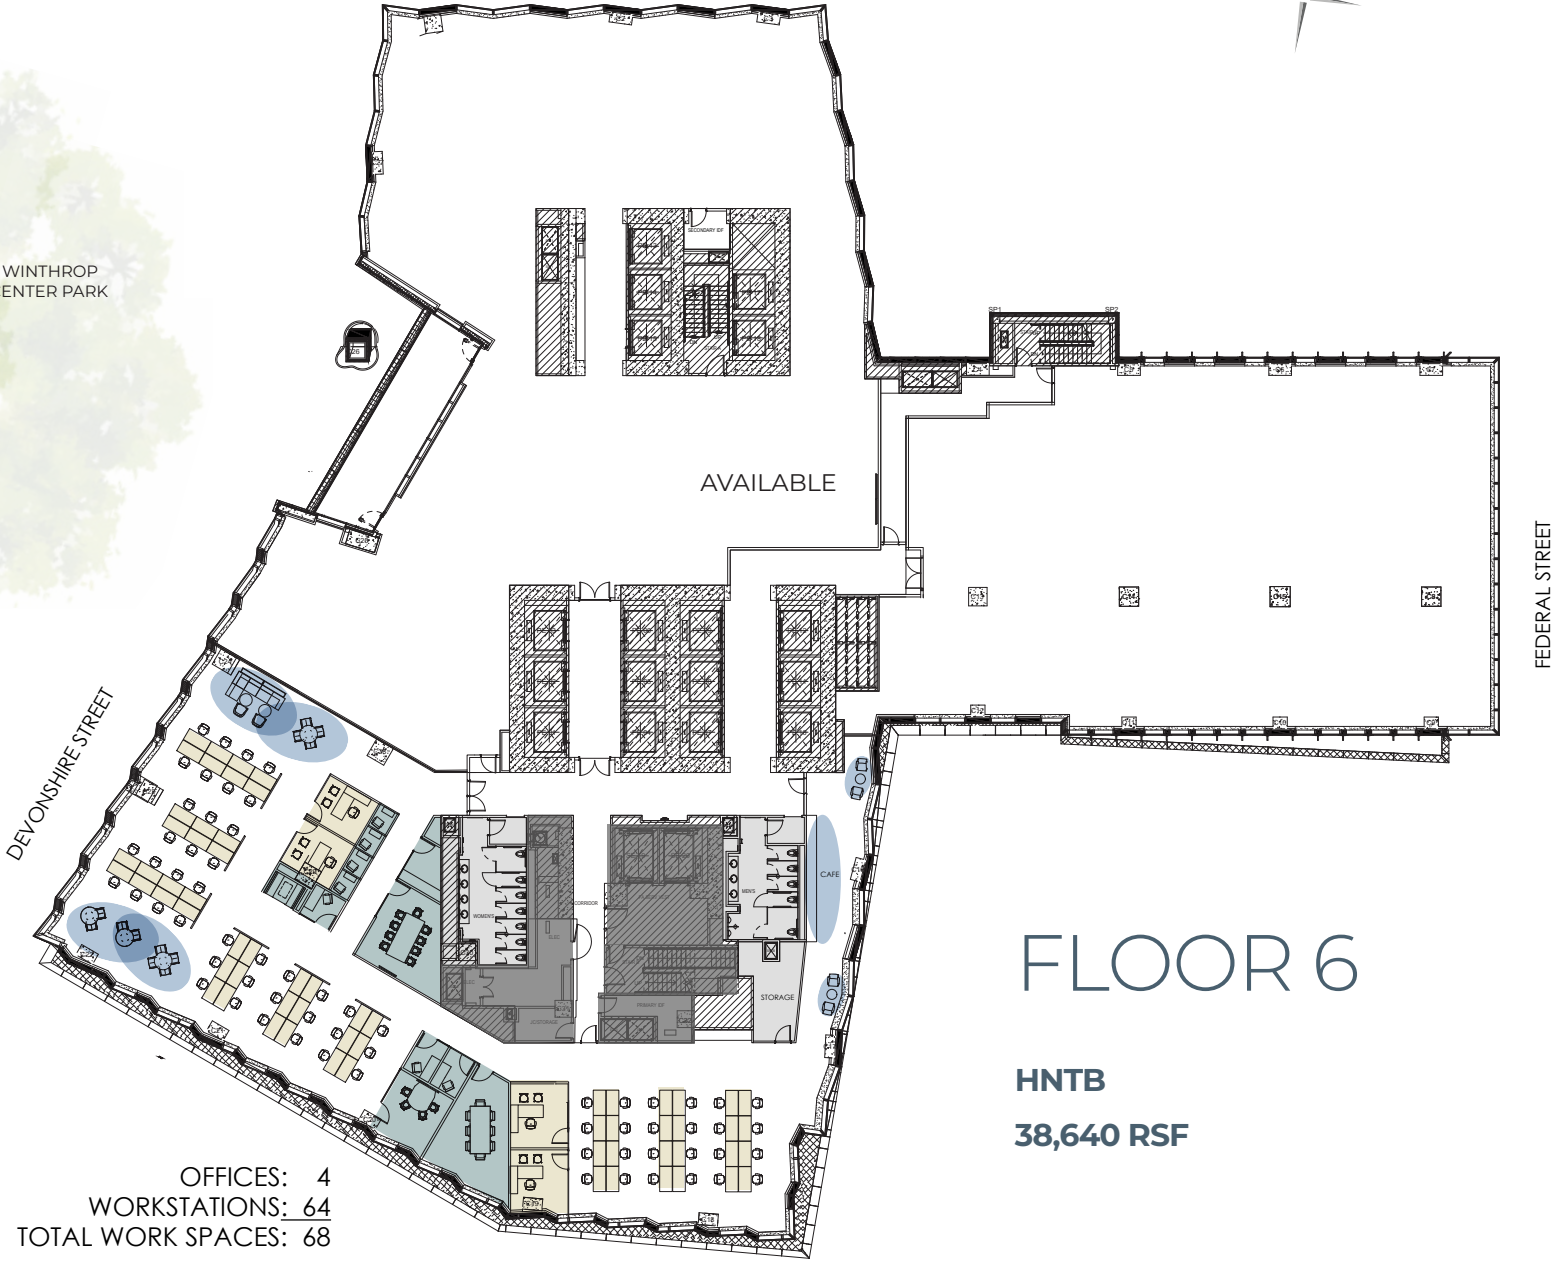

THE OFFICES

— AT WINTHROP CENTER —

WINTHROP
CENTER PARK

AVAILABLE

FLOOR 6

HNTB

38,640 RSF

OFFICES: 4
WORKSTATIONS: 64
TOTAL WORK SPACES: 68