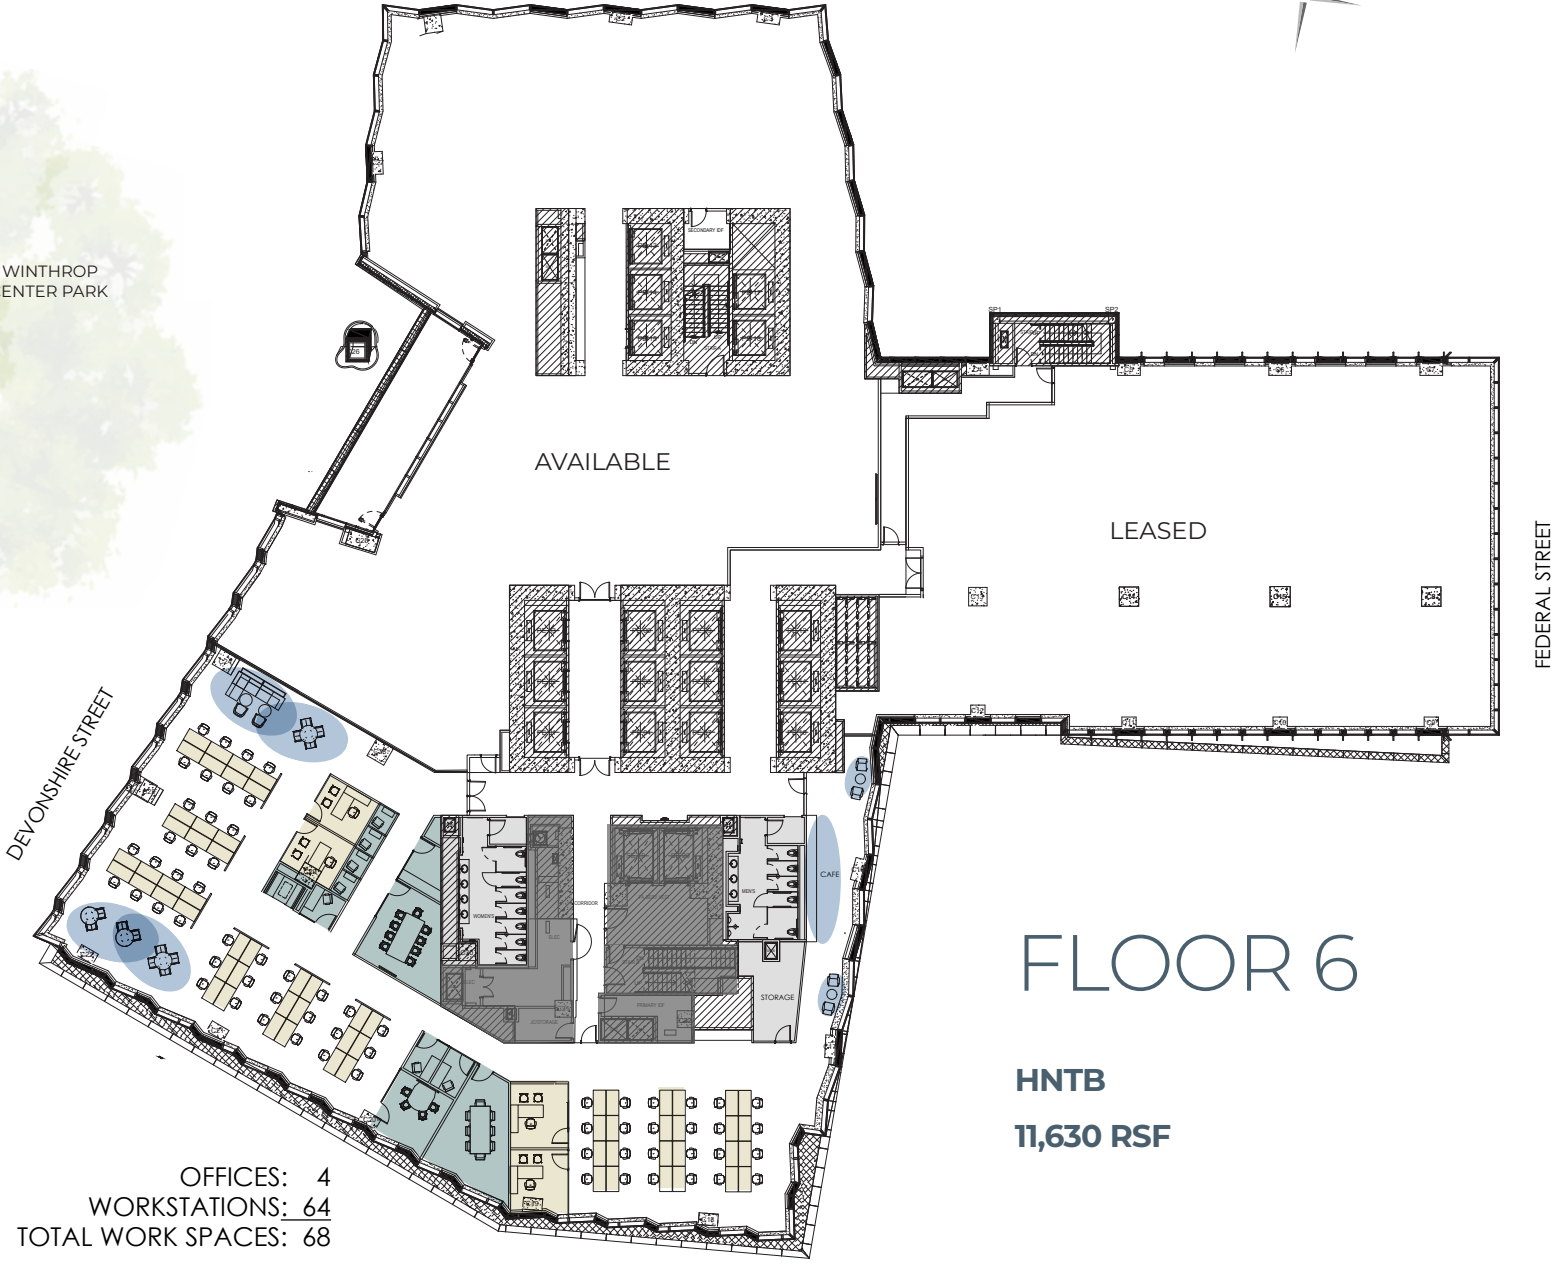

THE OFFICES

— AT WINTHROP CENTER —

WINTHROP
CENTER PARK

OFFICES: 4
WORKSTATIONS: 64
TOTAL WORK SPACES: 68

PREPARED BY MP BOSTON.

FLOOR 6

HNTB
11,630 RSF