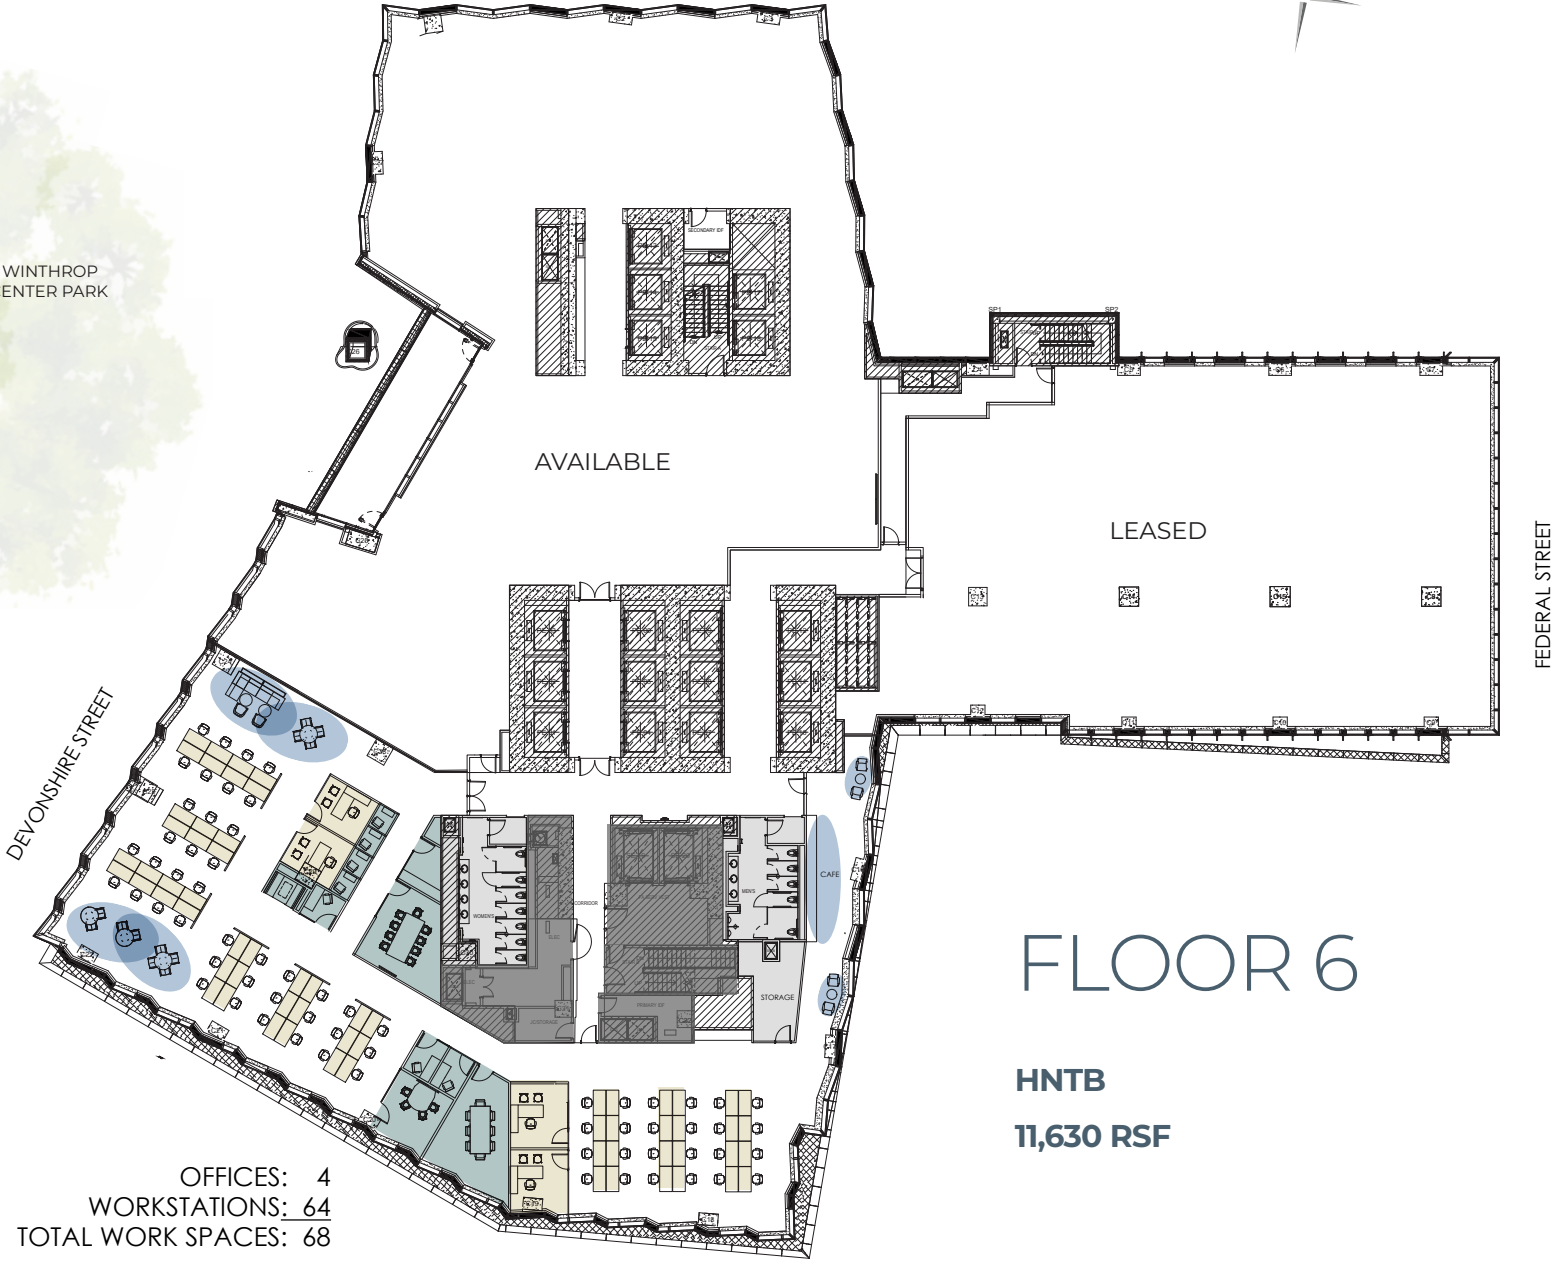

# THE OFFICES

— AT WINTHROP CENTER —

WINTHROP  
CENTER PARK

OFFICES: 4  
WORKSTATIONS: 64  
TOTAL WORK SPACES: 68

PREPARED BY MP BOSTON.

## FLOOR 6

**HNTB**  
**11,630 RSF**