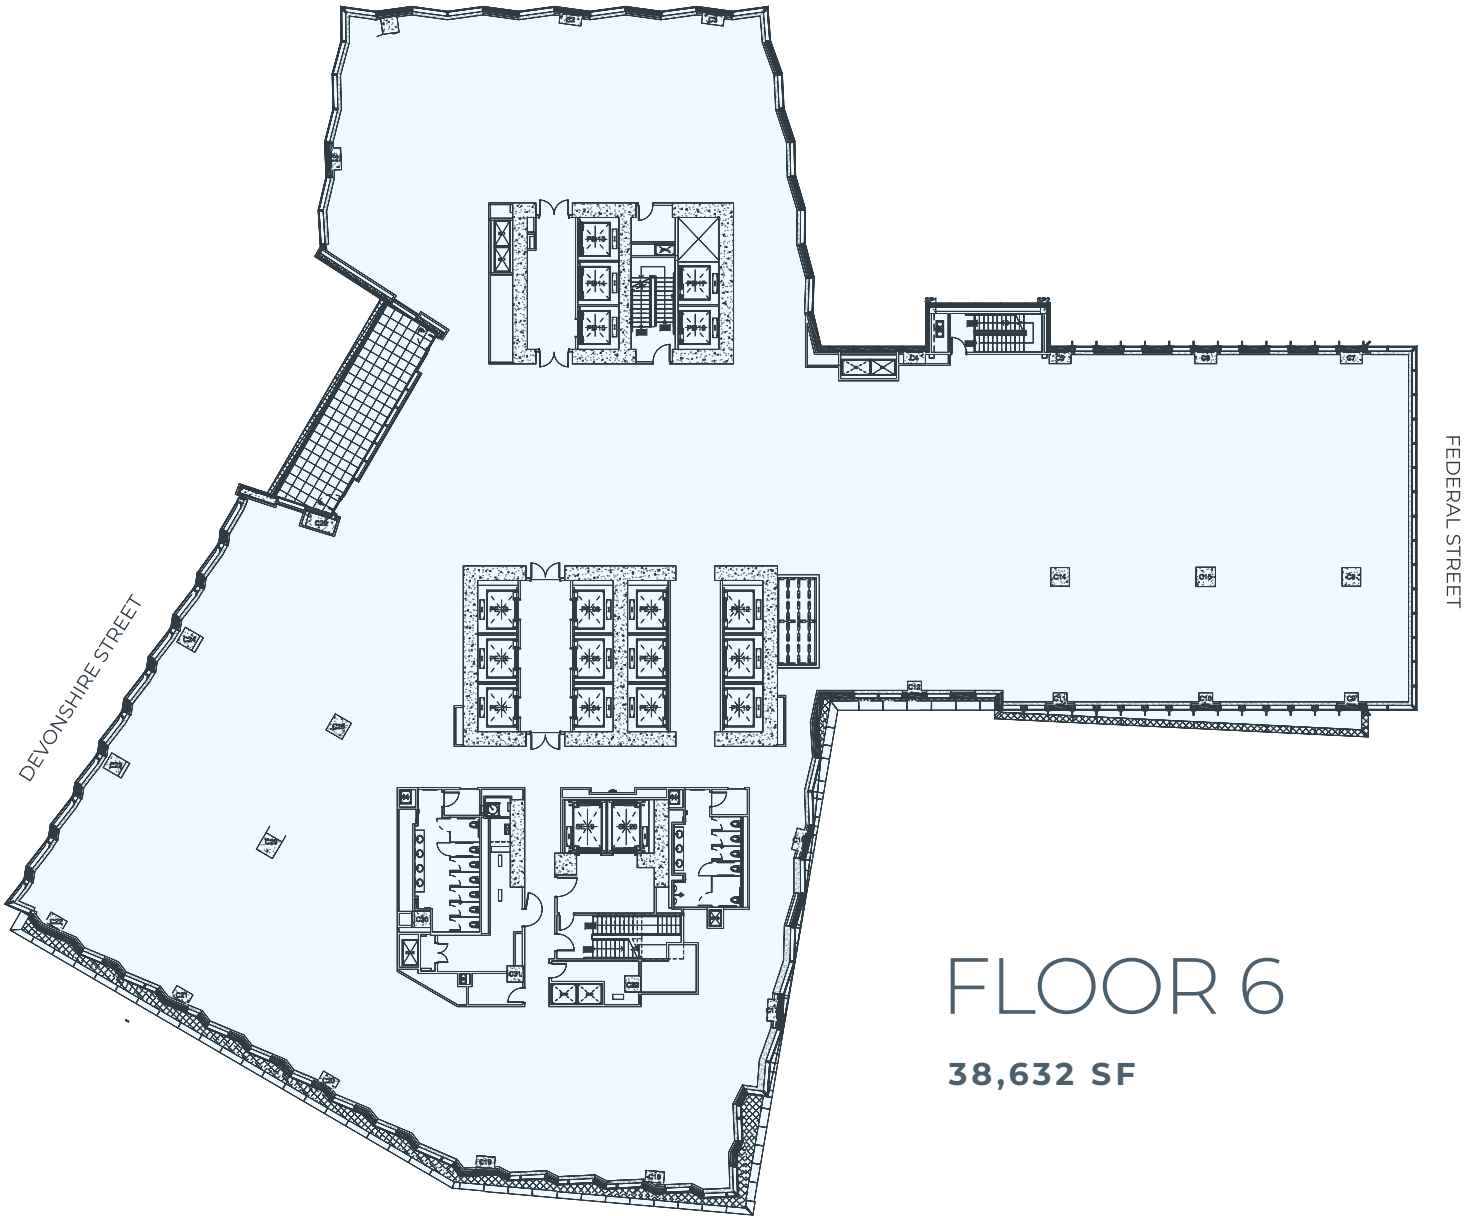

# THE OFFICES

— AT WINTHROP CENTER —

FLOOR 6

38,632 SF